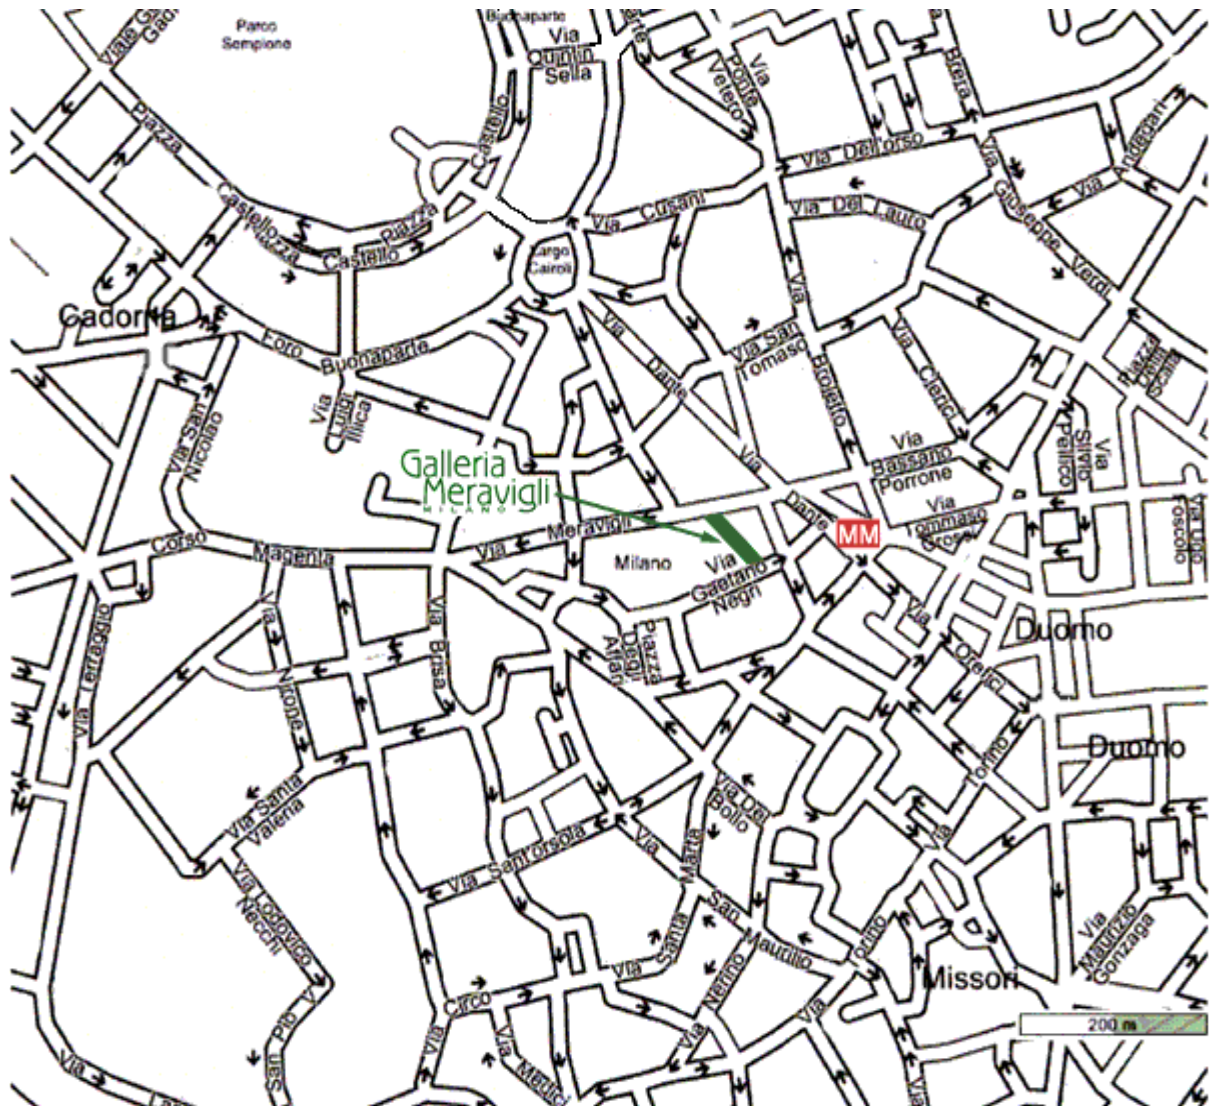

## Welcome cocktail at Galleria Meravigli

Via G.Negri, 6

The place is located between the Duomo and the Castello Sforzesco

To reach the restaurant the best way is to take the metro line 1 (red line) until Cordusio Metro Station (the one indicated on the map), and then have a walk till the Galleria.